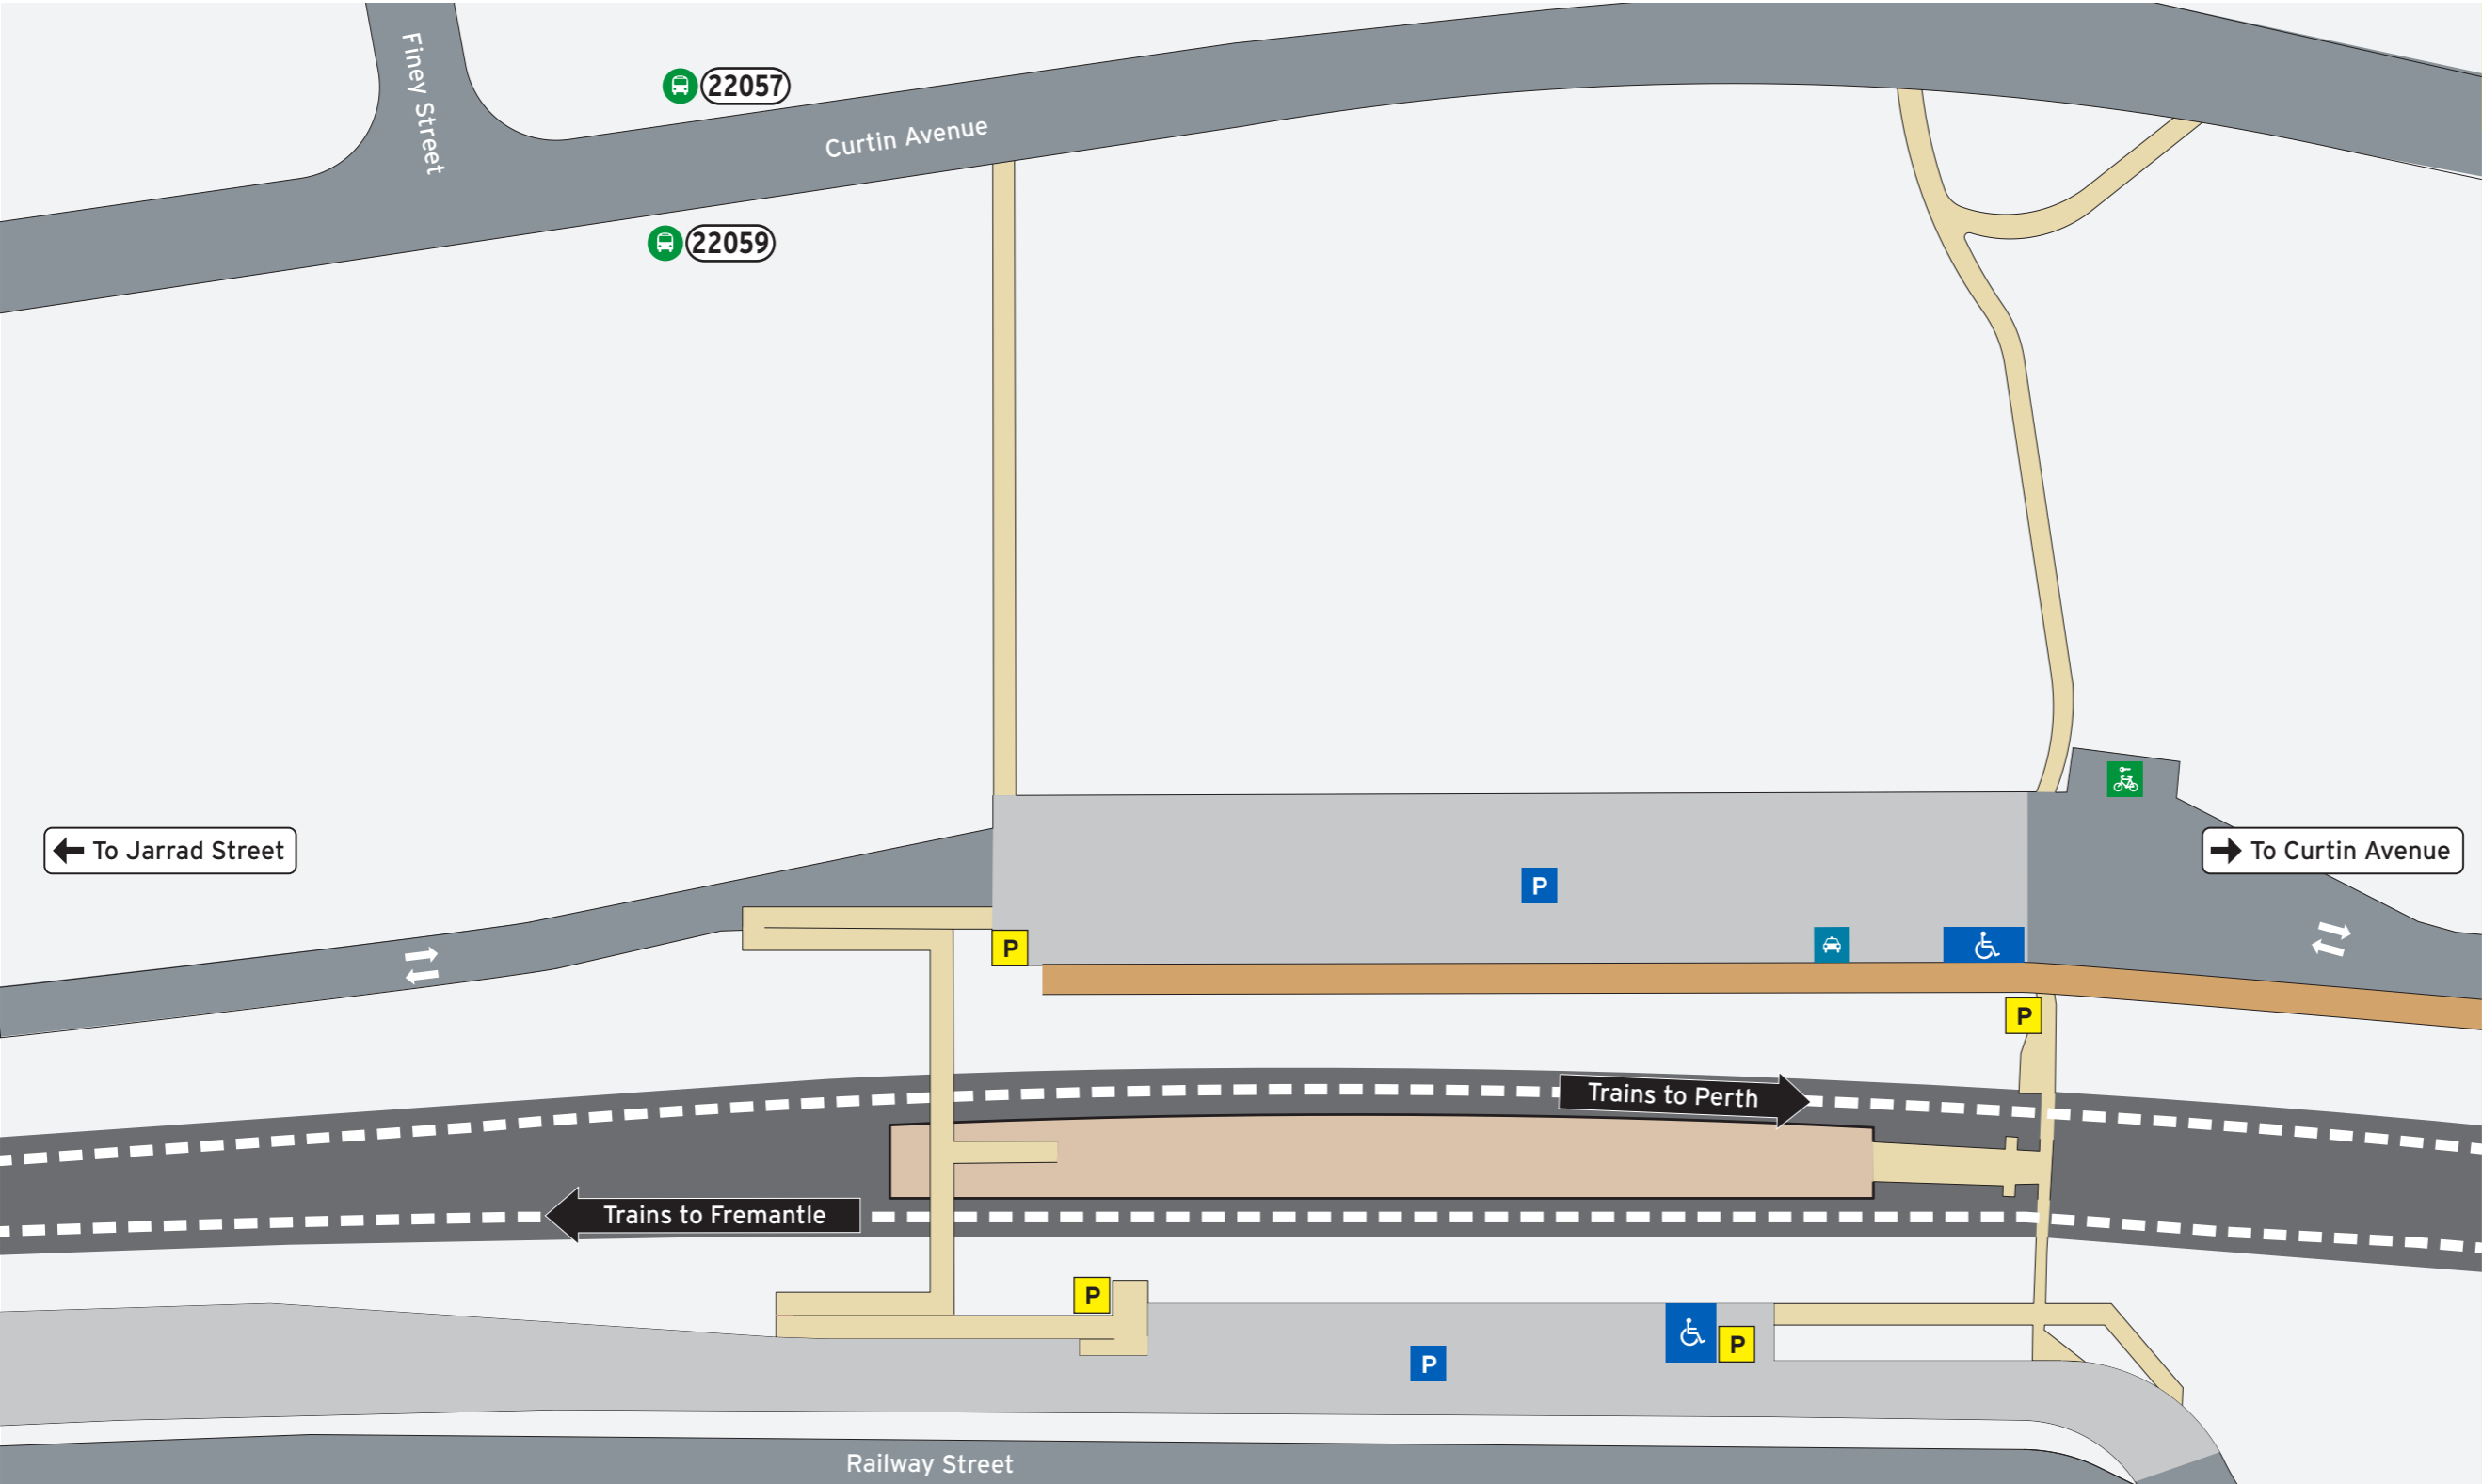

Bus Stands

Stand	Route
22057	906 Train replacement to Perth
22059	906 Train replacement to Fremantle Stn

Legend

- Bus Stop
- Walking/Accessible Path
- Transperth Parking
- Stairs
- Road
- Pedestrian Access
- Bike Shelter
- Non-Accessible Area
- Platform
- Principal Shared Path

This parking charge applies to all vehicles.

For more information on parking your vehicle visit transperth.wa.gov.au

Legend

- Bus Stand Number
- Transperth Parking
- Road
- ACROD Parking
- SmartParker Machine
- Pathways
- Bike Shelter
- Non-Accessible Area
- Taxi
- Platform
- Principal Shared Path

North Point

Scale
 0 15m